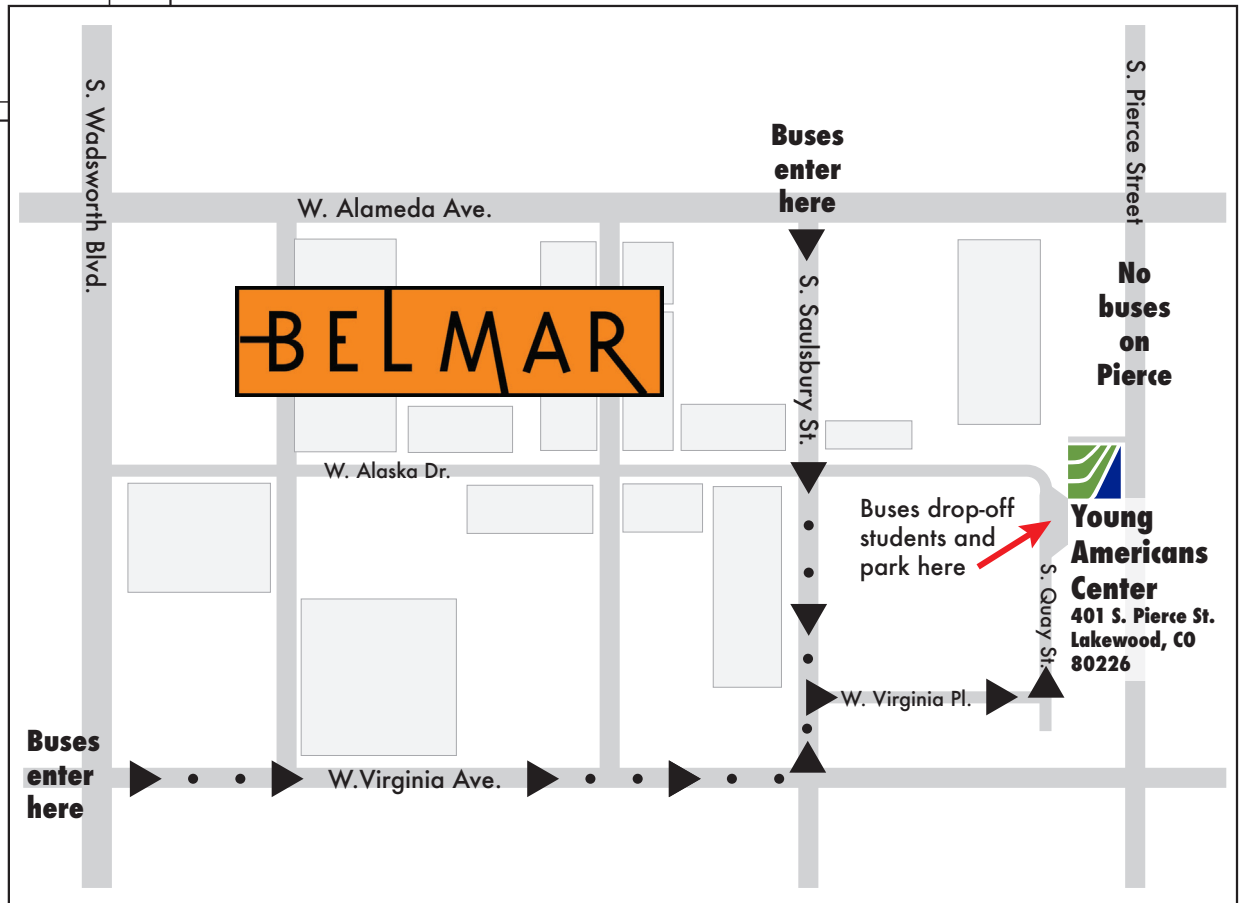

# Bus Map

## Young AmeriTowne Belmar 401 S. Pierce St. Lakewood, CO 80226

6th Avenue		
	Wadsworth	Sheridan
Alameda		
	Pierce St.	
Mississippi		
Jewell		
Hampton/Hwy. 285		

Buses should drop off students on the west side of the building in the bus drop-off zone located off S. Quay St. (see map below). Buses can remain parked in this zone for the entire time students are at Young AmeriTowne.

Parking for parents and teachers is in the guest parking lot which is only accessible from Pierce Street. Buses SHOULD NOT park in this lot as there is no room to turn around.

Please call 303-321-2265 for any questions or concerns.